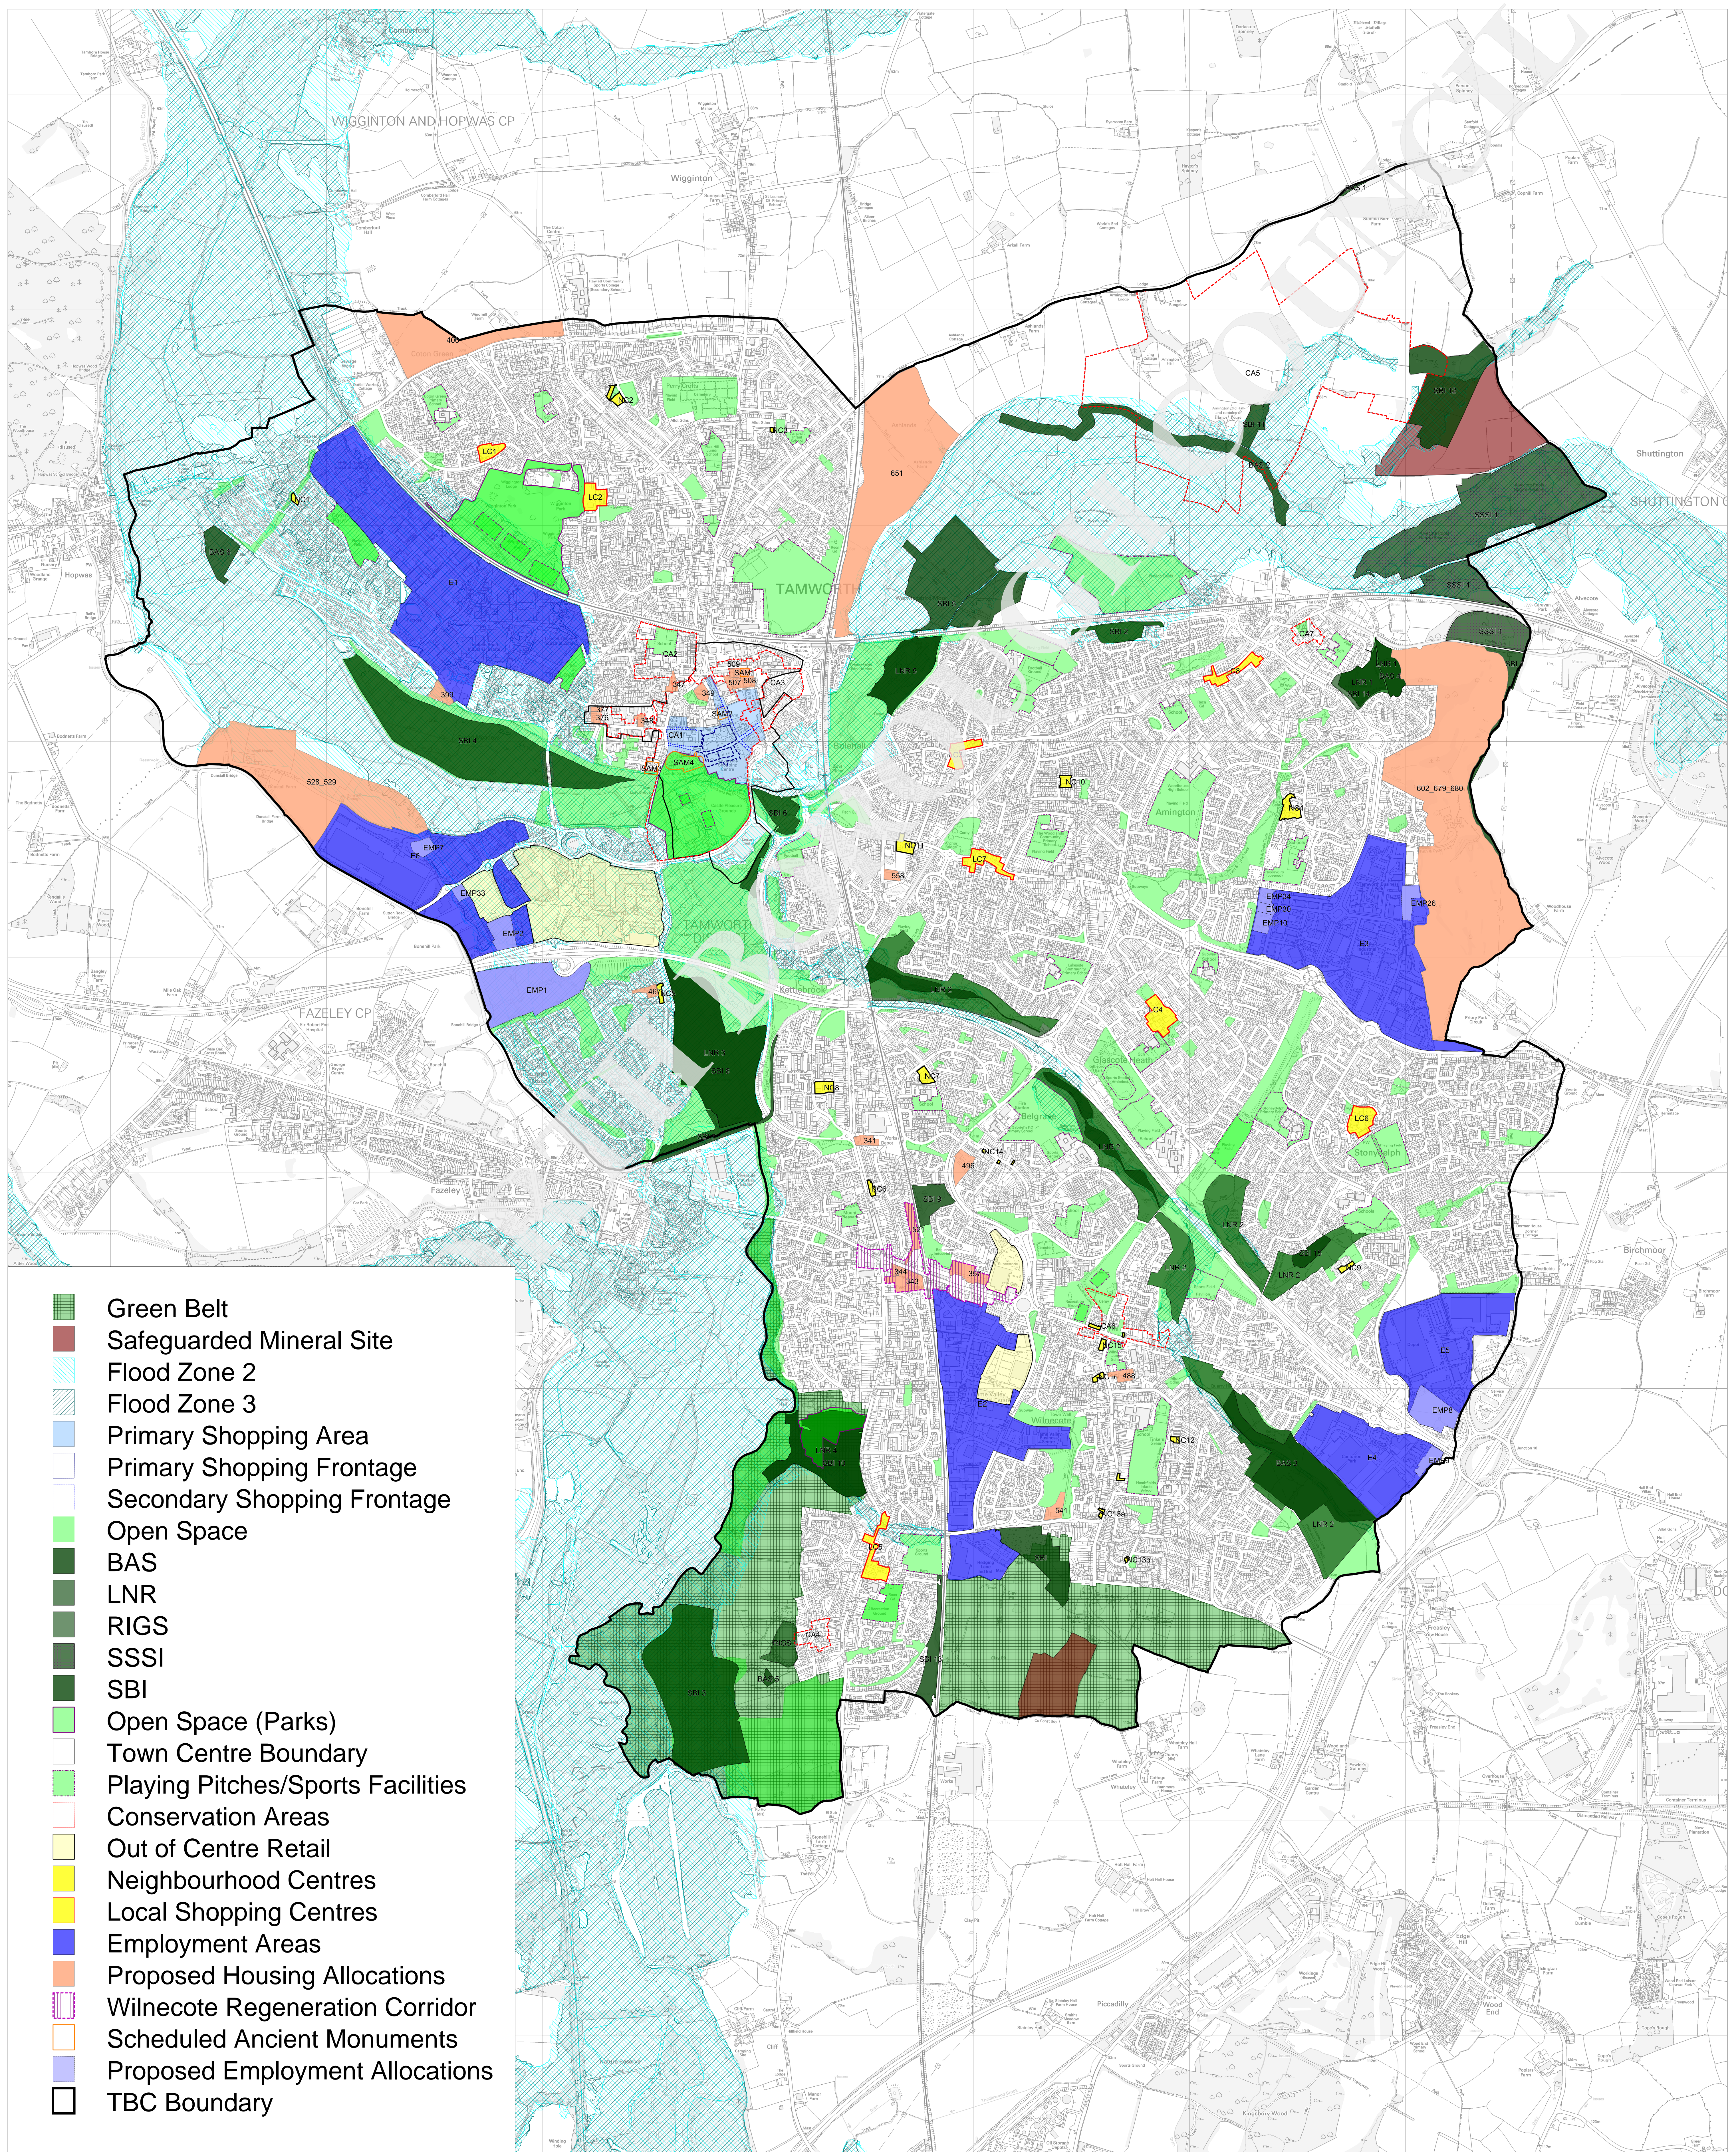

Draft Local Plan 2006-2031 Policies Map

- Green Belt
- Safeguarded Mineral Site
- Flood Zone 2
- Flood Zone 3
- Primary Shopping Area
- Primary Shopping Frontage
- Secondary Shopping Frontage
- Open Space
- BAS
- LNR
- RIGS
- SSSI
- SBI
- Open Space (Parks)
- Town Centre Boundary
- Playing Pitches/Sports Facilities
- Conservation Areas
- Out of Centre Retail
- Neighbourhood Centres
- Local Shopping Centres
- Employment Areas
- Proposed Housing Allocations
- Wilnecote Regeneration Corridor
- Scheduled Ancient Monuments
- Proposed Employment Allocations
- TBC Boundary